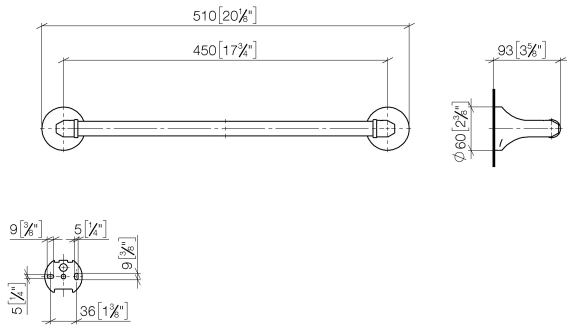

83 045 361

- gauge 450 mm
- width 510mm
- height 60 mm
- rosette Ø 60 mm
- 90mm projection

	Chrome	83 045 361-00
	Brushed Platinum	83 045 361-06
	Platinum	83 045 361-08
	Durabronze (23kt Gold)	83 045 361-09
	Brushed Durabronze (23kt Gold)	83 045 361-28
	Brushed Dark Platinum	83 045 361-99

Recommended miscellaneous

MADISON Mounting for towel bar/tumbler mounting on two sides - 12 358 970 90
 •for towel bar mounting plus towel bar mounting on back.

83 045 361

mm [inches]

83 045 361

Spare parts list

No.	Item Number	Name	Quantity used	Delivery time
1	05 17 97 507 00 90	fixing set	2	2
2	04 31 11 140 00 90	pin	2	2